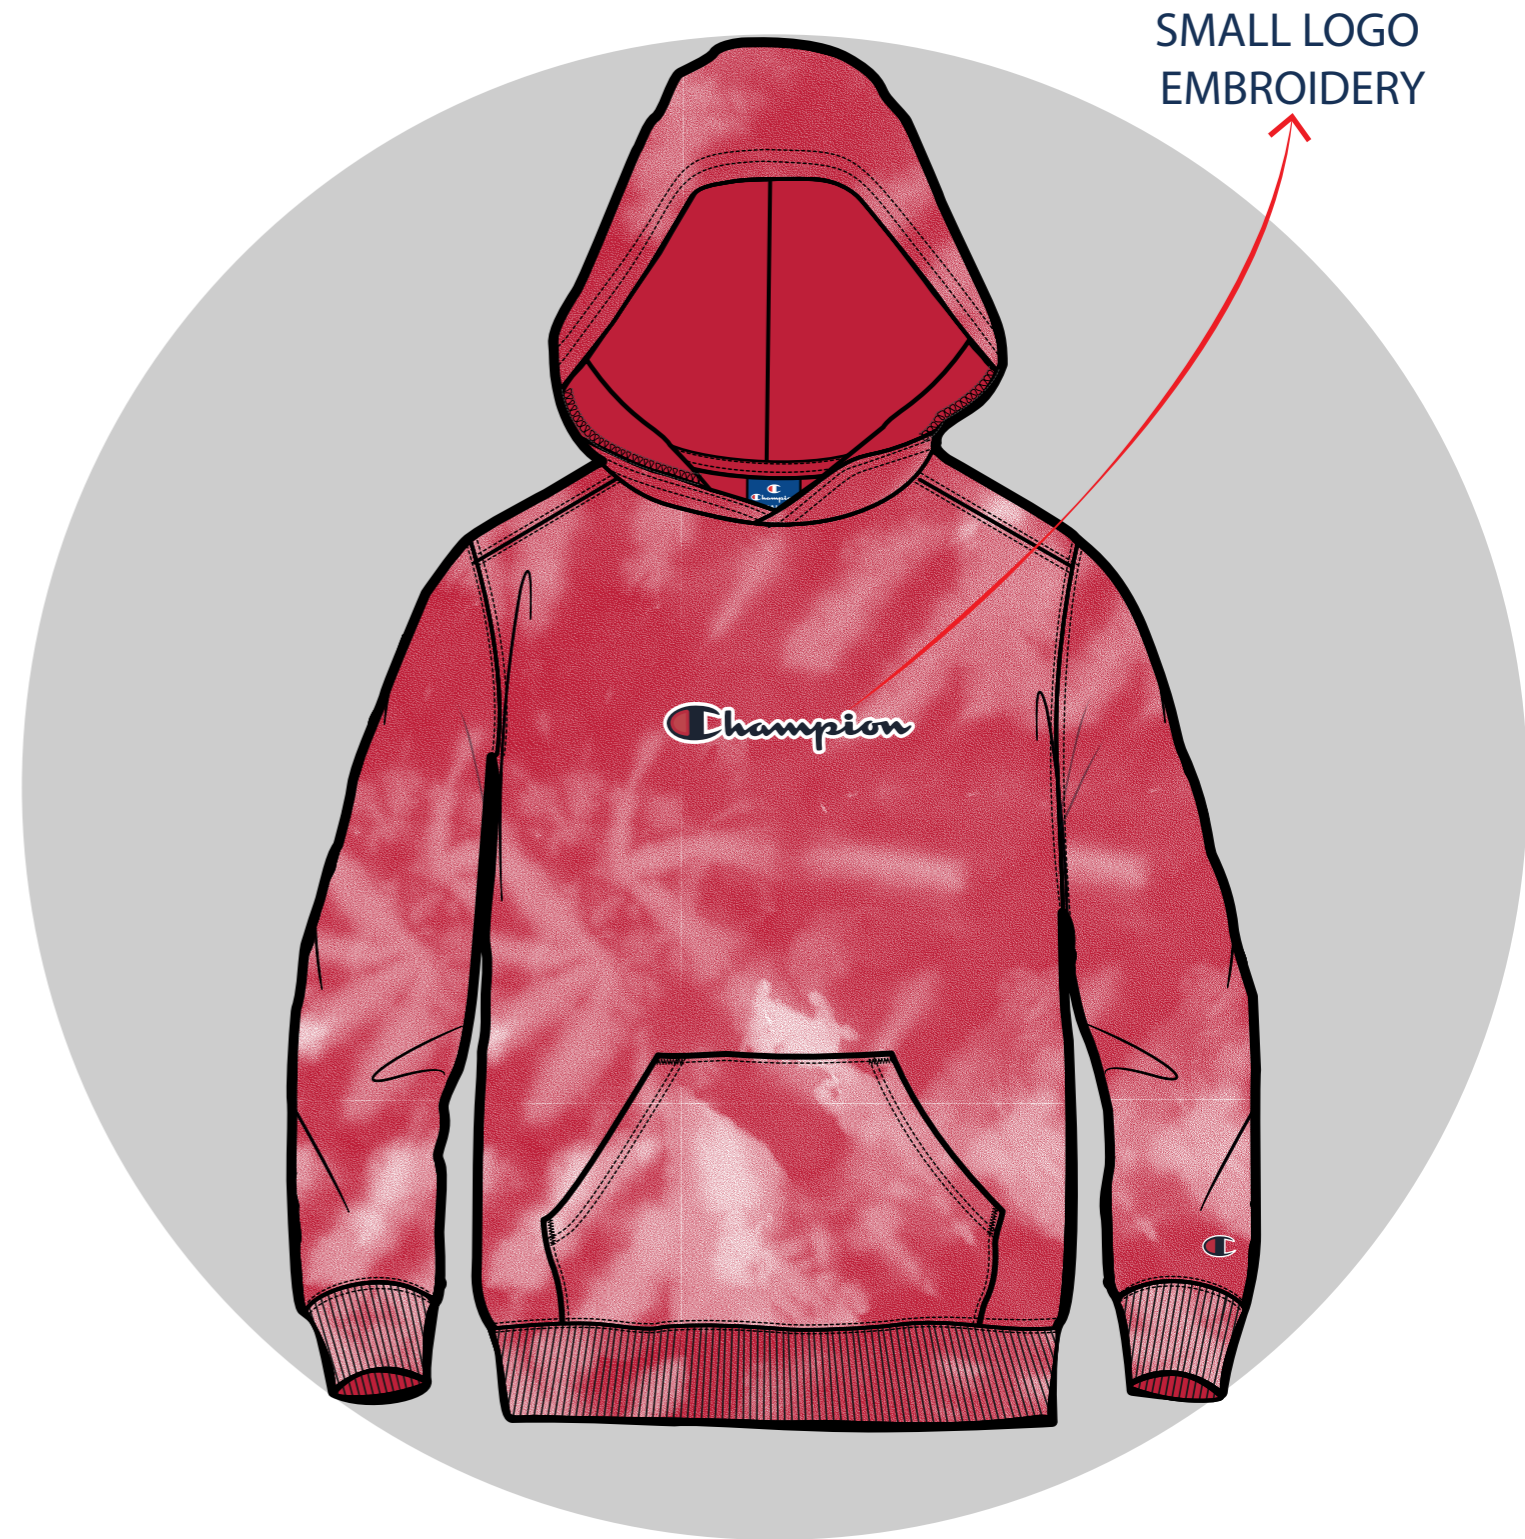

ROCHESTER

COLOR SPLASH

Champion

Champion

- **FABRIC:** Spring Terry (280GR) 79%Cotton 21%Polyester
- **FABRIC:** Light Cotton Jersey (150gr) 100%Cotton

SIZE RANGE: XXS-XXL

COLOR SPLASH

- **LOGO TECHNIQUE:** Tatami Embroidery