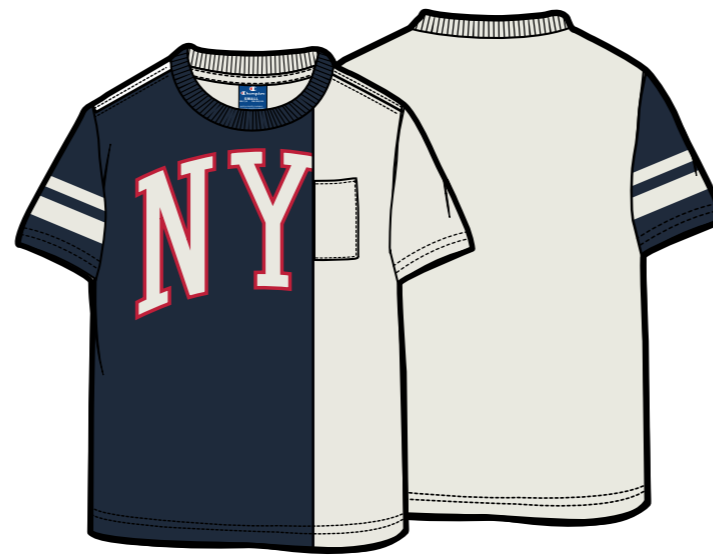

SNO/NVB
WW002