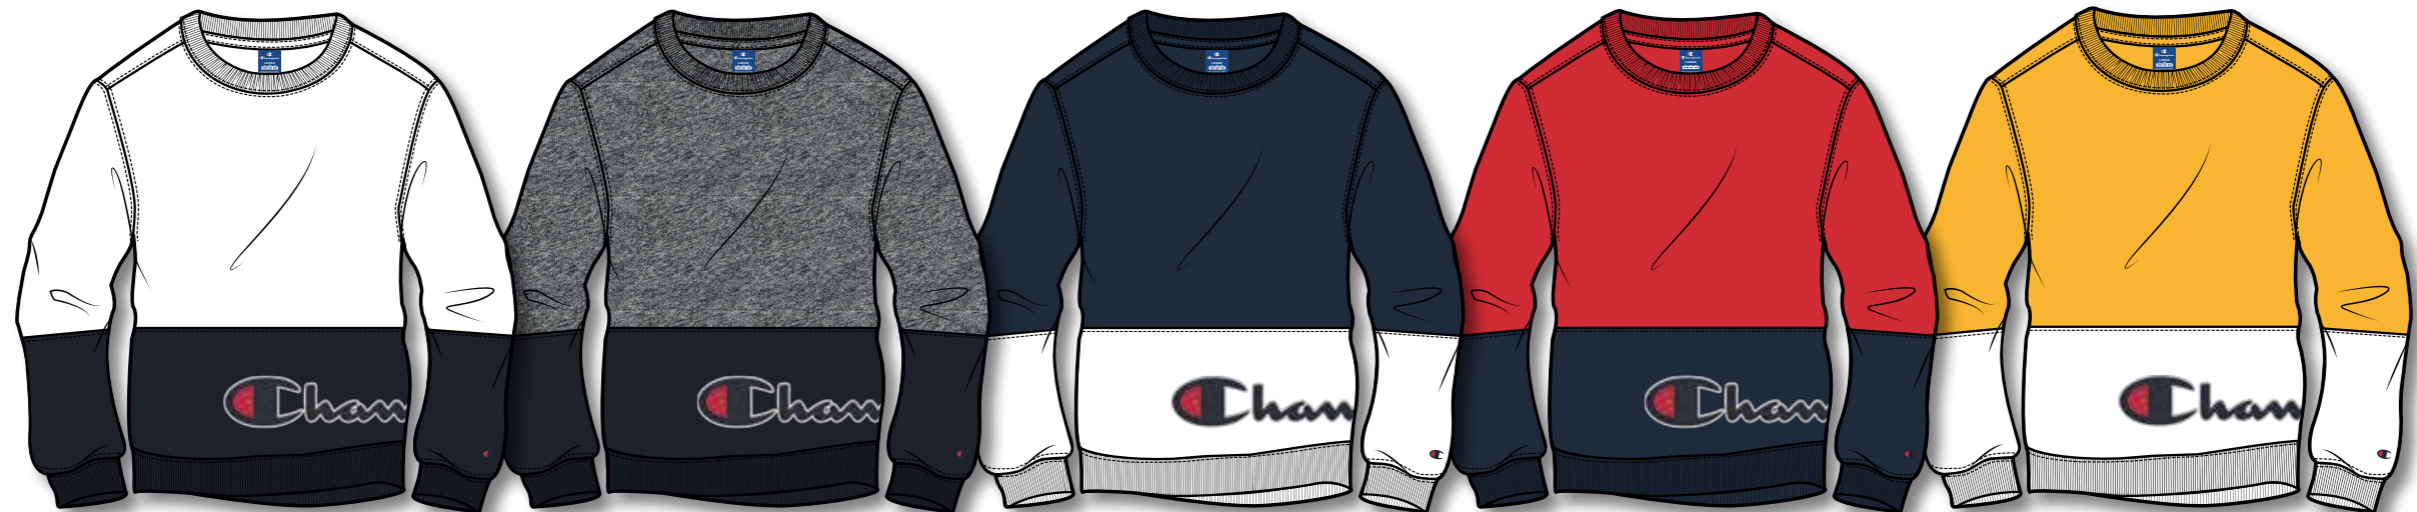

305257

WHT/NBK
WW001

GRJM/NBK
EM525

NVB/WHT
BS538

FLS/NVB
RS041

CTR/WHT
YS022