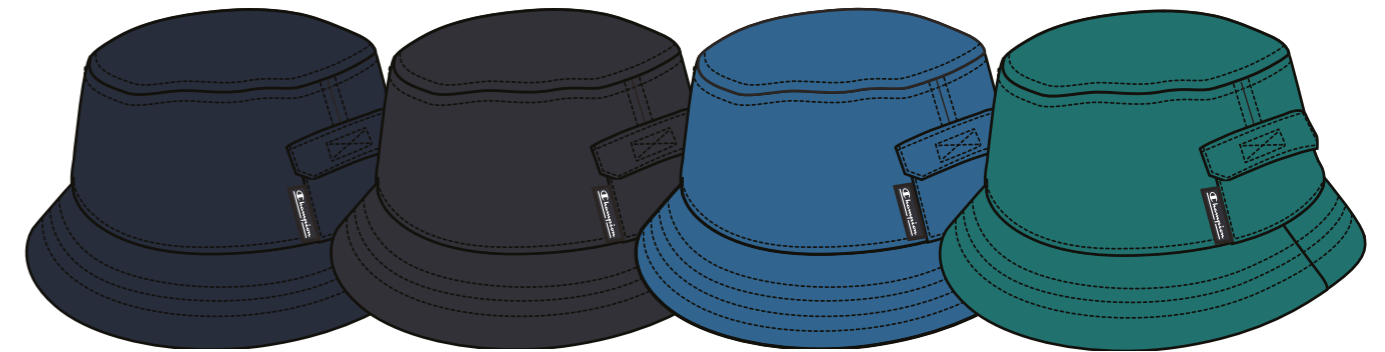

805557

NVB
BS538

BGT
BS554

VAL
BS018

BYO
GS060