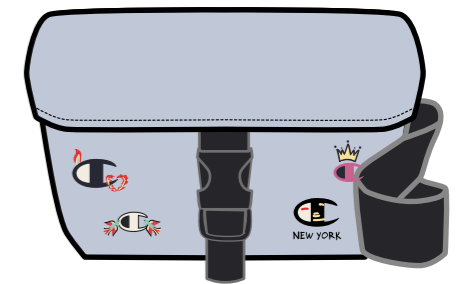

Fabric

CHINTZED COATED SATIN (120GR)

805603

**NBK
KK001**

**ART
BS155**

805574

**NBK
KK001**

**ART
BS155**