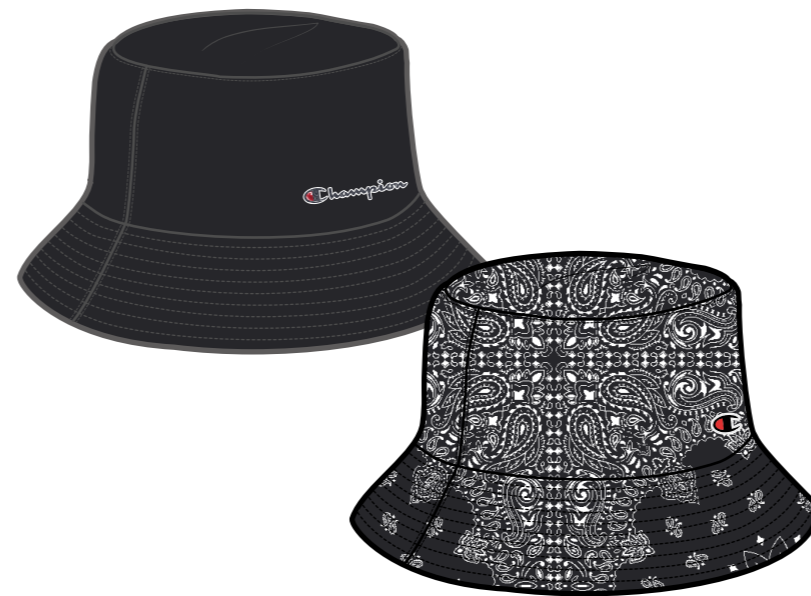

SS22

ROCHESTER

**WOMAN ACCESSORIES
LIFESTYLE**

Champion

Fabric

POLYESTER WOVEN (XXXGR)

805571

NBK
KK001

BGT/SND
BS554

WHT/SND
WW001

805610

NBK/ALLOVER
KL001

Fabric

CHINTZED COATED SATIN (120GR)

805603

**NBK
KK001**

**ART
BS155**

805574

**NBK
KK001**

**ART
BS155**

Fabric

POLYESTER WOVEN (XXXGR)

805505
REVERSIBLE

WHT/ALLOVER/WHT
WL001