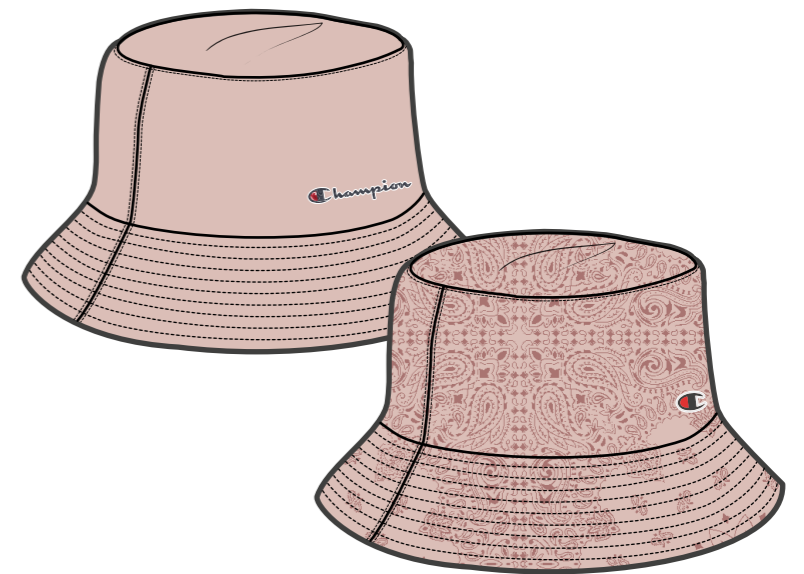

SS22

ROCHESTER

**WOMAN ACCESSORIES
LIFESTYLE**

Champion

Fabric

POLYESTER WOVEN (XXXGR)

805571

NBK
KK001

BGT/SND
BS554

WHT/SND
WW001

805610

NBK/ALLOVER
KL001

Fabric

CHINTZED COATED SATIN (120GR)

805603

**NBK
KK001**

**ART
BS155**

805574

**NBK
KK001**

**ART
BS155**

Fabric

POLYESTER WOVEN (XXXGR)

805505
REVERSIBLE

WHT/ALLOVER/WHT
WL001