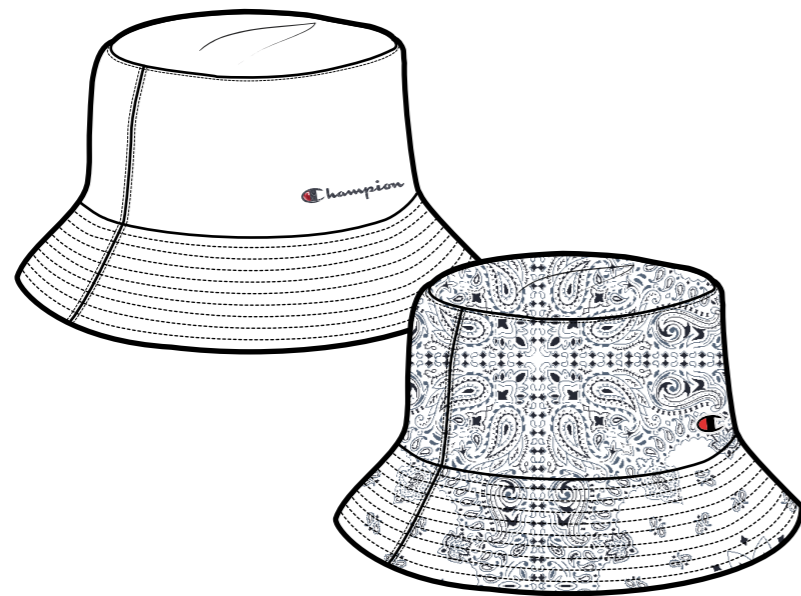

SS22

ROCHESTER

**WOMAN ACCESSORIES
LIFESTYLE**

Champion

Fabric

POLYESTER WOVEN (XXXGR)

805571

NBK
KK001

BGT/SND
BS554

WHT/SND
WW001

805610

NBK/ALLOVER
KL001

Fabric

CHINTZED COATED SATIN (120GR)

805603

**NBK
KK001**

**ART
BS155**

805574

**NBK
KK001**

**ART
BS155**

Fabric

POLYESTER WOVEN (XXXGR)

805505
REVERSIBLE

WHT/ALLOVER/WHT
WL001