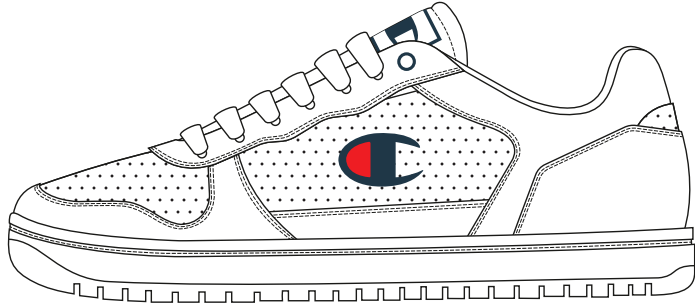

S21743 HAMPTON

WW001 WHT

KK001 TRIPLE NBK

S21696 CHICAGO LOW unisex

ISD - Carry Over
Upper: PU
Outsole: Rubber

WW001 WHT
C/O COLOR

KK001 NBK
C/O COLOR

S21706 HOSE