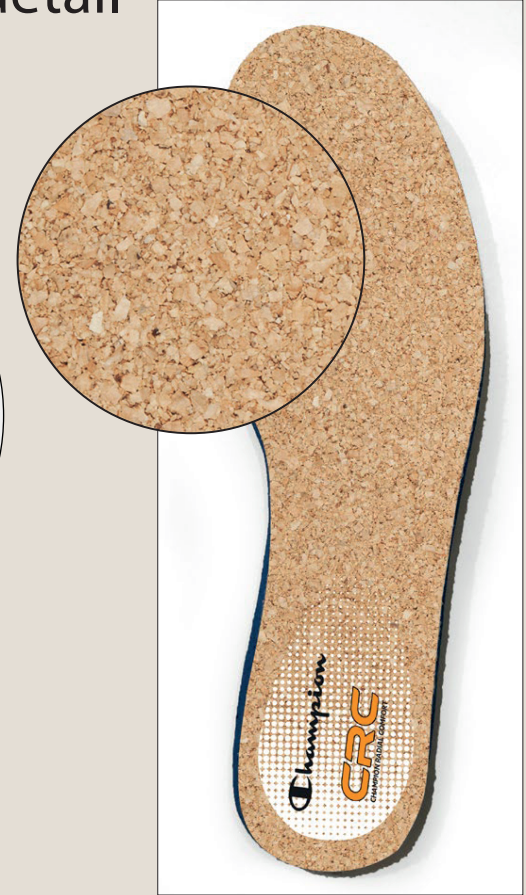

RUNNING INSPIRED

KK001 NBK/SYF
C/O COLOR

WW001 WHT/NBK
C/O COLOR

YS012 SYF/NBK
C/O COLOR

SIZE CONVERT TABLE **R**

upper - RECYCLED KNIT

label - CRC PRINT

insole - cork print detail

SIZE RANGE: 40 - 47.5

outsole - PAINTED SPECKLE FEATURE

S21729 NYAME REPURPOSED

RUNNING INSPIRED

BS501 NNY

WW001 WHT

ES007 GPA

ES010 DOG