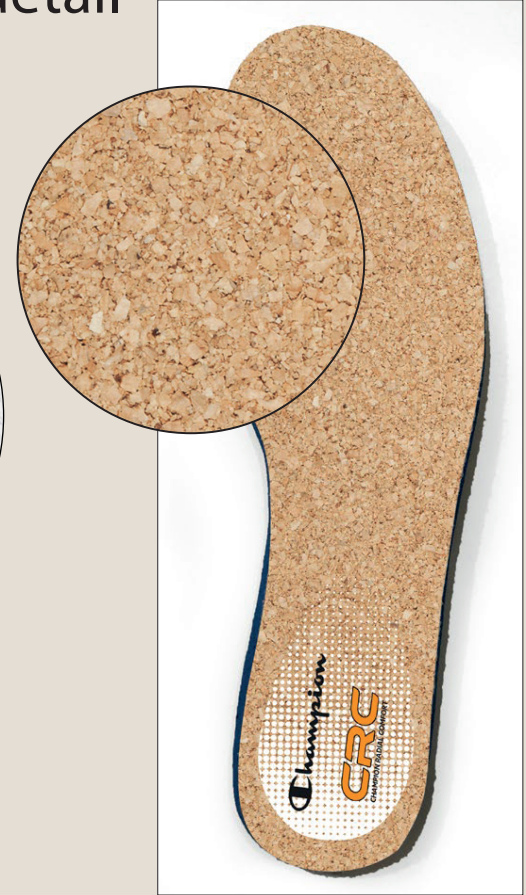

RUNNING INSPIRED

KK001 NBK/GOLD
C/O COLOR

WW001 WHT/SILM
C/O COLOR

upper - **RECYCLED KNIT**

label - **CRC PRINT**

insole - **cork print detail**

SIZE RANGE: 36 - 41

outsole - **PAINTED SPECKLE FEATURE**